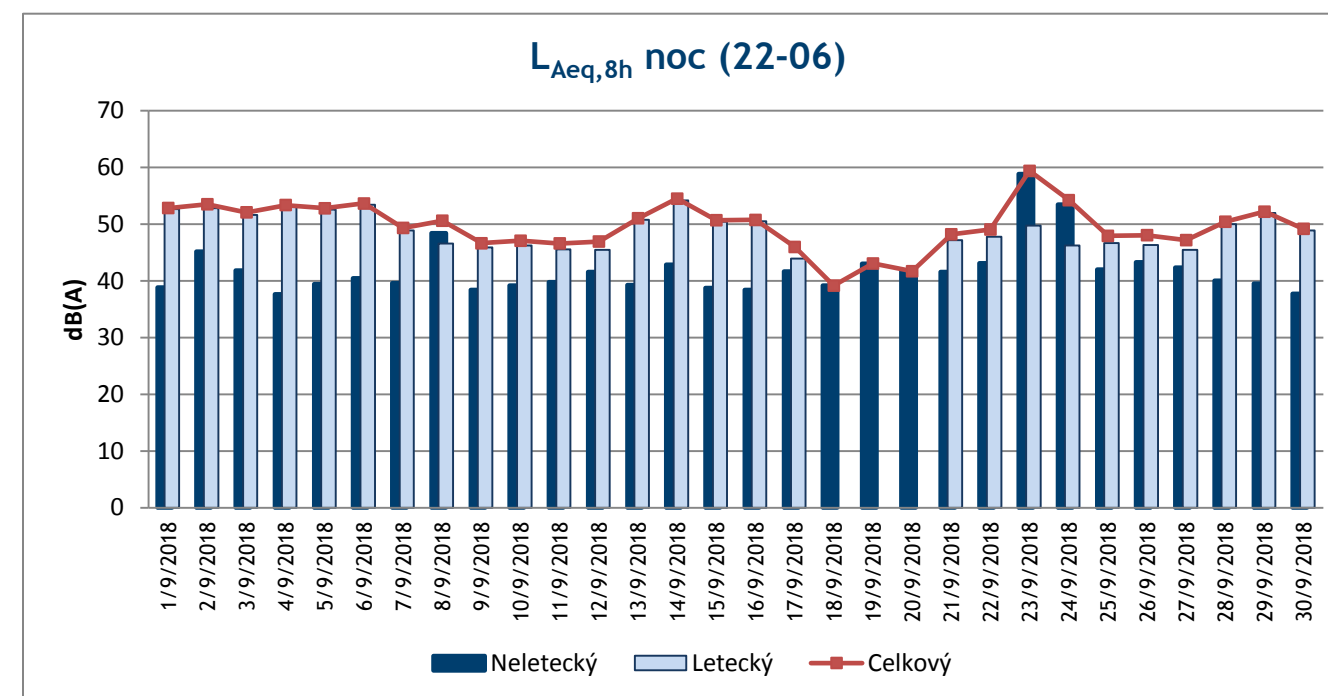

Lokalita : 10	Horoměřice JV					
	Denní $L_{Aeq,16h}$ (06-22)			Noční $L_{Aeq,8h}$ (22-06)		
Datum	Letecký	Neletecký	Celkový	Letecký	Neletecký	Celkový
1/09/2018	53.4	54.3	56.9	52.6	38.8	52.8
2/09/2018	56.9	54.2	58.8	52.8	45.1	53.5
3/09/2018	57.8	54.6	59.5	51.6	41.8	52.1
4/09/2018	58.7	57.7	61.2	53.2	37.6	53.4
5/09/2018	56.7	55.0	58.9	52.6	39.5	52.8
6/09/2018	57.6	53.7	59.1	53.4	40.5	53.6
7/09/2018	53.1	55.4	57.4	48.8	39.6	49.3
8/09/2018	52.9	58.6	59.7	46.6	48.4	50.6
9/09/2018	51.3	54.3	56.0	45.9	38.4	46.6
10/09/2018	52.4	55.3	57.1	46.3	39.2	47.1
11/09/2018	49.7	53.0	54.6	45.6	39.8	46.6
12/09/2018	50.4	54.9	56.2	45.5	41.5	46.9
13/09/2018	56.5	54.8	58.7	50.8	39.3	51.0
14/09/2018	58.6	54.5	60.0	54.2	42.8	54.5
15/09/2018	51.1	53.1	55.2	50.4	38.7	50.7
16/09/2018	55.7	55.5	58.6	50.5	38.4	50.7
17/09/2018	41.9	57.0	57.1	43.9	41.6	46.0
18/09/2018	35.6	53.1	53.1	0.0	39.2	39.2
19/09/2018	0.0	53.6	53.6	0.0	43.1	43.1
20/09/2018	0.0	51.1	51.1	0.0	41.7	41.7
21/09/2018	58.3	56.4	60.4	47.1	41.6	48.2
22/09/2018	53.0	55.9	57.7	47.8	43.1	49.0
23/09/2018	53.1	54.7	57.0	49.7	58.9	59.4
24/09/2018	50.3	57.7	58.4	46.2	53.5	54.2
25/09/2018	50.7	56.0	57.2	46.6	42.0	47.9
26/09/2018	50.1	53.3	55.0	46.3	43.2	48.1
27/09/2018	49.8	52.5	54.3	45.4	42.4	47.2
28/09/2018	54.9	54.1	57.5	50.0	40.1	50.4
29/09/2018	57.4	56.1	59.8	51.9	39.5	52.2
30/09/2018	57.0	54.6	59.0	48.9	37.7	49.2