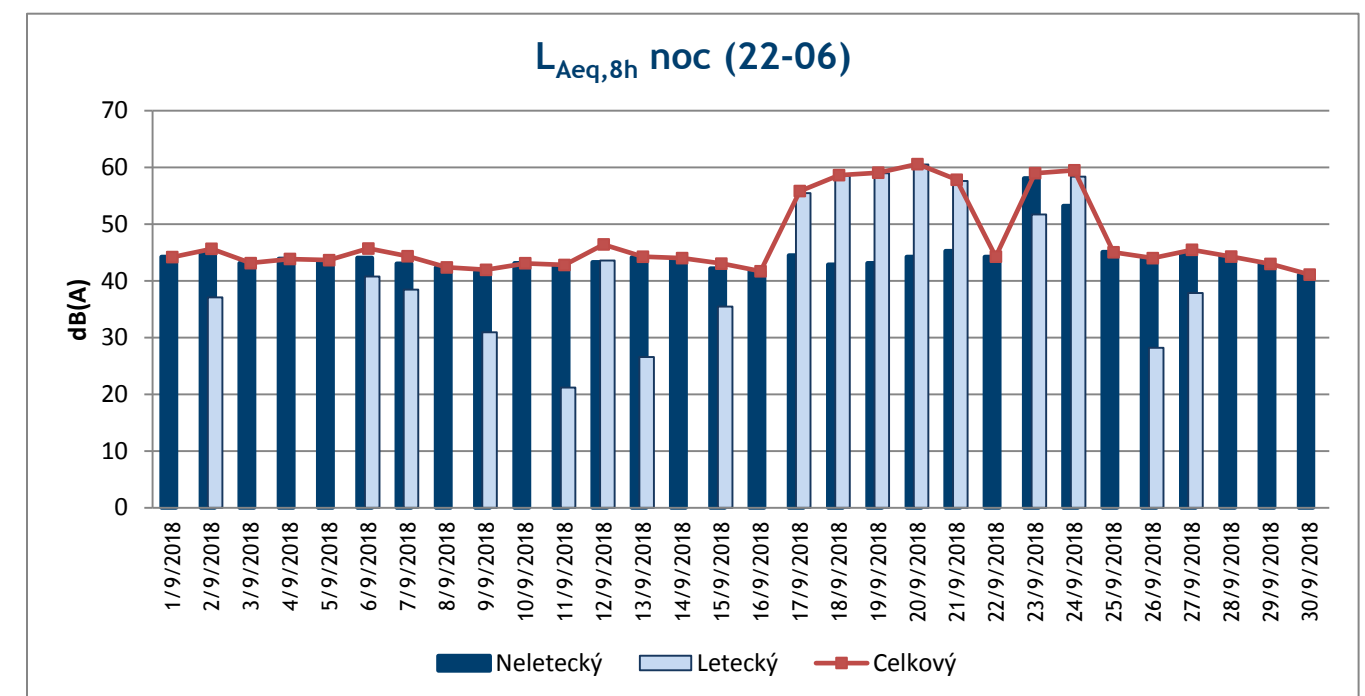

Lokalita : 12	Bílá Hora						
	Denní $L_{Aeq,16h}$ (06-22)			Noční $L_{Aeq,8h}$ (22-06)			
	Datum	Letecký	Neletecký	Celkový	Letecký	Neletecký	Celkový
1/09/2018	37.8	51.0	51.2	0.0	44.2	44.2	
2/09/2018	41.5	49.9	50.5	37.1	45.0	45.6	
3/09/2018	46.5	49.6	51.3	0.0	43.1	43.1	
4/09/2018	46.9	50.3	51.9	0.0	43.8	43.8	
5/09/2018	54.7	49.5	55.8	0.0	43.6	43.6	
6/09/2018	45.2	49.1	50.6	40.8	44.0	45.7	
7/09/2018	46.7	53.6	54.4	38.5	43.0	44.3	
8/09/2018	42.4	48.3	49.3	0.0	42.4	42.4	
9/09/2018	37.0	48.0	48.3	30.9	41.6	41.9	
10/09/2018	39.1	49.2	49.6	0.0	43.1	43.1	
11/09/2018	39.1	49.8	50.2	21.2	42.8	42.8	
12/09/2018	37.3	49.4	49.7	43.5	43.3	46.4	
13/09/2018	45.8	50.8	52.0	26.6	44.2	44.2	
14/09/2018	45.4	50.7	51.8	0.0	44.0	44.0	
15/09/2018	46.3	52.0	53.0	35.4	42.2	43.0	
16/09/2018	41.3	48.2	49.0	0.0	41.7	41.7	
17/09/2018	62.9	51.1	63.2	55.5	44.4	55.8	
18/09/2018	62.6	51.5	63.0	58.5	42.9	58.6	
19/09/2018	63.1	51.9	63.4	58.9	43.1	59.1	
20/09/2018	63.0	50.1	63.3	60.5	44.2	60.6	
21/09/2018	61.5	52.9	62.1	57.6	45.2	57.8	
22/09/2018	45.4	49.8	51.1	0.0	44.3	44.3	
23/09/2018	25.3	54.3	54.3	51.7	58.1	59.0	
24/09/2018	62.6	57.0	63.6	58.3	53.2	59.5	
25/09/2018	38.1	52.1	52.3	0.0	45.0	45.0	
26/09/2018	43.6	50.7	51.5	28.2	43.9	44.0	
27/09/2018	44.6	49.6	50.8	37.9	44.6	45.5	
28/09/2018	55.0	51.6	56.7	0.0	44.3	44.3	
29/09/2018	40.0	49.9	50.3	0.0	43.0	43.0	
30/09/2018	49.5	49.7	52.7	0.0	41.1	41.1