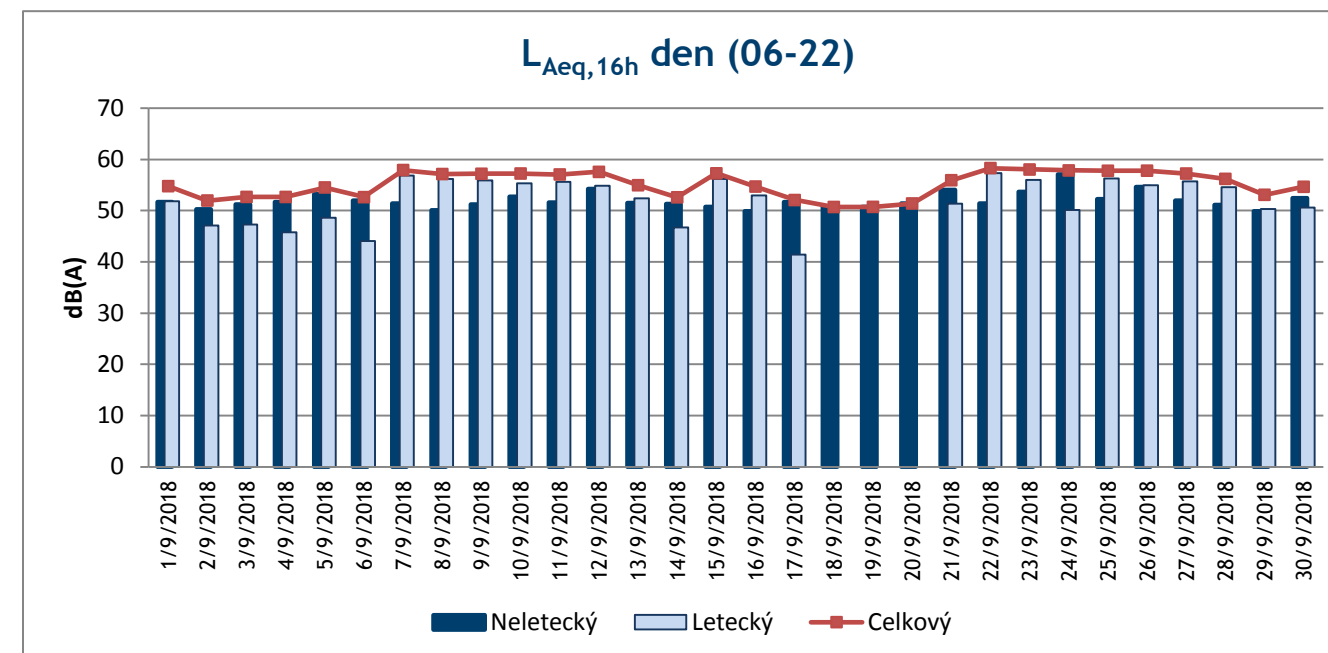

Lokalita : 4	Pavlov					
	Denní $L_{Aeq,16h}$ (06-22)			Noční $L_{Aeq,8h}$ (22-06)		
Datum	Letecký	Neletecký	Celkový	Letecký	Neletecký	Celkový
1/09/2018	51.9	51.7	54.8	45.4	44.8	48.1
2/09/2018	47.1	50.2	52.0	48.4	46.1	50.4
3/09/2018	47.2	51.2	52.7	49.9	44.8	51.0
4/09/2018	45.8	51.7	52.7	42.0	47.9	48.9
5/09/2018	48.6	53.2	54.5	46.6	47.2	49.9
6/09/2018	44.0	52.0	52.6	42.5	46.0	47.6
7/09/2018	56.8	51.4	57.9	51.6	47.1	52.9
8/09/2018	56.2	50.1	57.1	51.6	45.7	52.5
9/09/2018	55.9	51.2	57.2	51.6	49.7	53.7
10/09/2018	55.3	52.7	57.2	50.0	49.2	52.7
11/09/2018	55.6	51.6	57.1	50.2	47.9	52.2
12/09/2018	54.9	54.2	57.6	51.1	48.6	53.0
13/09/2018	52.4	51.5	55.0	49.1	47.1	51.2
14/09/2018	46.7	51.3	52.6	43.9	43.5	46.7
15/09/2018	56.2	50.7	57.3	49.1	46.2	50.9
16/09/2018	52.9	49.9	54.7	49.4	42.9	50.3
17/09/2018	41.4	51.7	52.1	47.8	47.5	50.7
18/09/2018	0.0	50.7	50.7	0.0	46.1	46.1
19/09/2018	0.0	50.7	50.7	0.0	47.8	47.8
20/09/2018	0.0	51.4	51.4	0.0	45.5	45.5
21/09/2018	51.3	54.1	55.9	49.9	46.4	51.5
22/09/2018	57.3	51.4	58.3	51.4	44.7	52.3
23/09/2018	56.0	53.7	58.0	50.5	59.3	59.8
24/09/2018	50.1	57.0	57.8	50.2	57.0	57.8
25/09/2018	56.3	52.3	57.8	50.3	49.4	52.9
26/09/2018	55.0	54.6	57.8	49.4	49.9	52.7
27/09/2018	55.7	52.0	57.2	51.1	47.4	52.6
28/09/2018	54.6	51.1	56.2	48.9	45.5	50.5
29/09/2018	50.3	49.8	53.1	46.0	43.5	47.9
30/09/2018	50.6	52.5	54.7	50.9	42.1	51.4