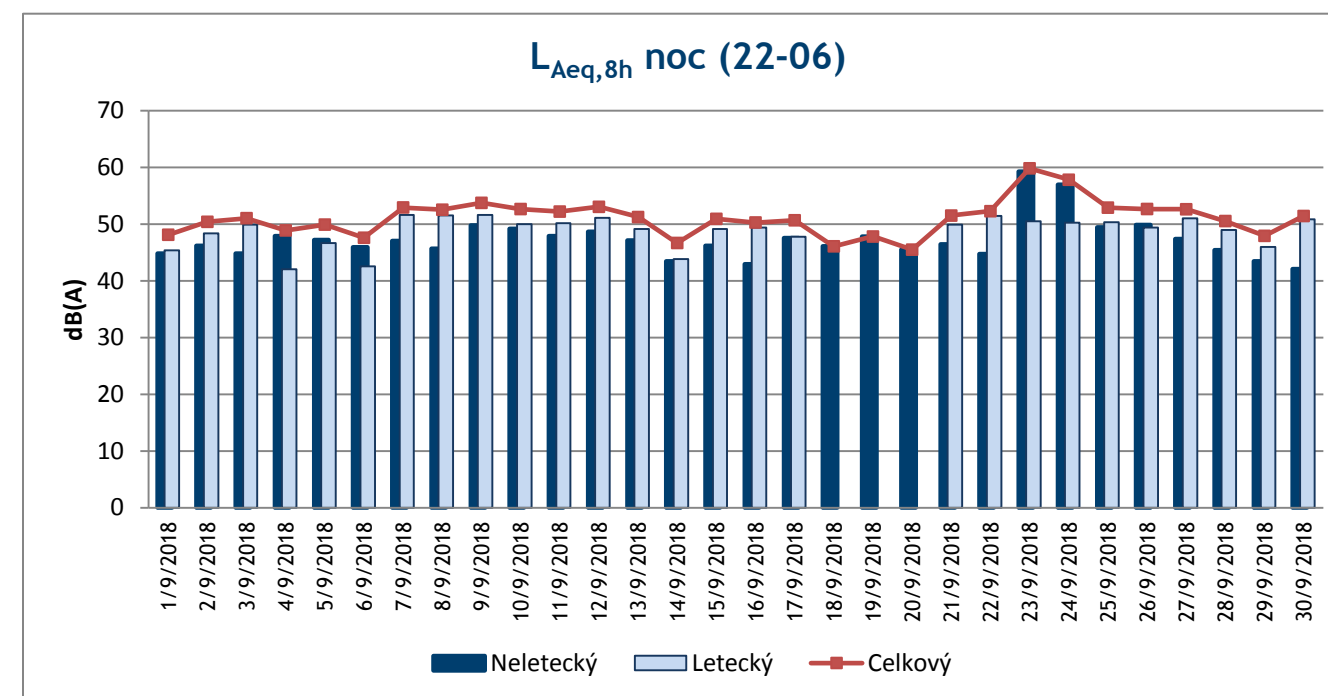

Lokalita : 4	Pavlov					
	Denní $L_{Aeq,16h}$ (06-22)			Noční $L_{Aeq,8h}$ (22-06)		
Datum	Letecký	Neletecký	Celkový	Letecký	Neletecký	Celkový
1/09/2018	51.9	51.7	54.8	45.4	44.8	48.1
2/09/2018	47.1	50.2	52.0	48.4	46.1	50.4
3/09/2018	47.2	51.2	52.7	49.9	44.8	51.0
4/09/2018	45.8	51.7	52.7	42.0	47.9	48.9
5/09/2018	48.6	53.2	54.5	46.6	47.2	49.9
6/09/2018	44.0	52.0	52.6	42.5	46.0	47.6
7/09/2018	56.8	51.4	57.9	51.6	47.1	52.9
8/09/2018	56.2	50.1	57.1	51.6	45.7	52.5
9/09/2018	55.9	51.2	57.2	51.6	49.7	53.7
10/09/2018	55.3	52.7	57.2	50.0	49.2	52.7
11/09/2018	55.6	51.6	57.1	50.2	47.9	52.2
12/09/2018	54.9	54.2	57.6	51.1	48.6	53.0
13/09/2018	52.4	51.5	55.0	49.1	47.1	51.2
14/09/2018	46.7	51.3	52.6	43.9	43.5	46.7
15/09/2018	56.2	50.7	57.3	49.1	46.2	50.9
16/09/2018	52.9	49.9	54.7	49.4	42.9	50.3
17/09/2018	41.4	51.7	52.1	47.8	47.5	50.7
18/09/2018	0.0	50.7	50.7	0.0	46.1	46.1
19/09/2018	0.0	50.7	50.7	0.0	47.8	47.8
20/09/2018	0.0	51.4	51.4	0.0	45.5	45.5
21/09/2018	51.3	54.1	55.9	49.9	46.4	51.5
22/09/2018	57.3	51.4	58.3	51.4	44.7	52.3
23/09/2018	56.0	53.7	58.0	50.5	59.3	59.8
24/09/2018	50.1	57.0	57.8	50.2	57.0	57.8
25/09/2018	56.3	52.3	57.8	50.3	49.4	52.9
26/09/2018	55.0	54.6	57.8	49.4	49.9	52.7
27/09/2018	55.7	52.0	57.2	51.1	47.4	52.6
28/09/2018	54.6	51.1	56.2	48.9	45.5	50.5
29/09/2018	50.3	49.8	53.1	46.0	43.5	47.9
30/09/2018	50.6	52.5	54.7	50.9	42.1	51.4