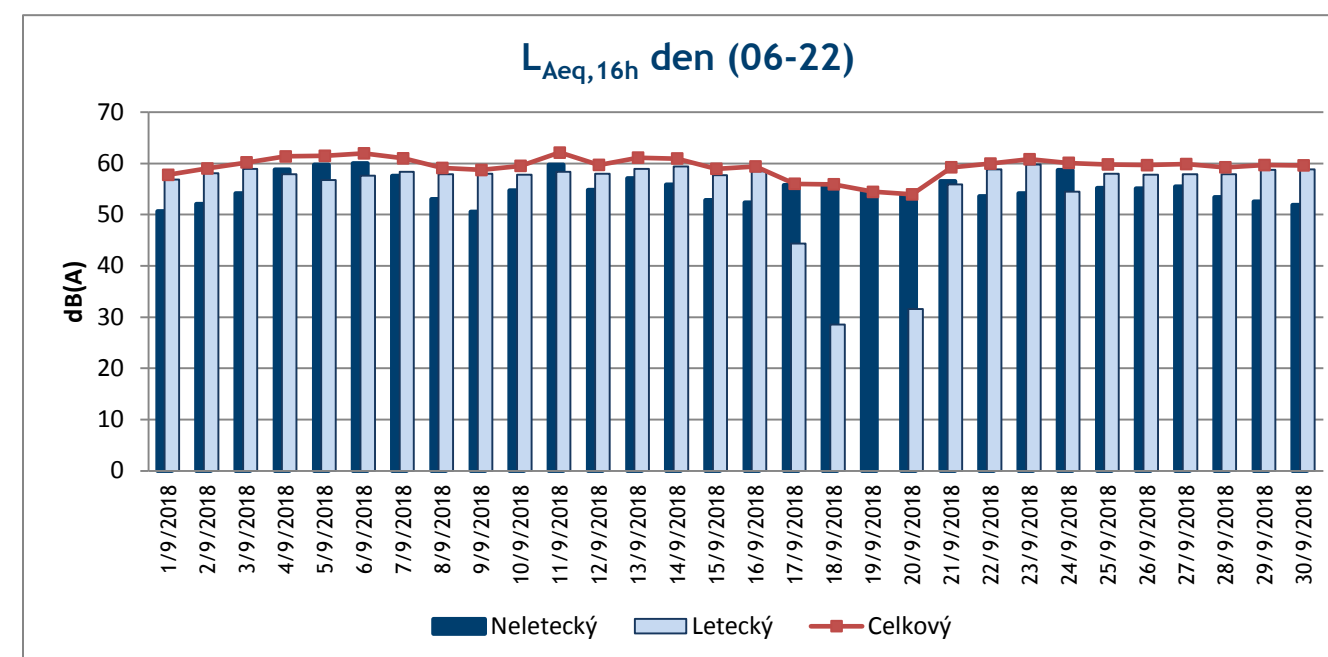

Lokalita : 8	Horoměřice						
	Denní $L_{Aeq,16h}$ (06-22)			Noční $L_{Aeq,8h}$ (22-06)			
	Datum	Letecký	Neletecký	Celkový	Letecký	Neletecký	Celkový
1/09/2018	56.8	50.7	57.8	54.1	42.8	54.4	
2/09/2018	58.0	52.1	59.0	53.8	46.5	54.6	
3/09/2018	58.9	54.2	60.2	54.6	45.3	55.0	
4/09/2018	57.8	58.8	61.4	54.1	42.6	54.4	
5/09/2018	56.8	59.7	61.5	54.0	45.7	54.6	
6/09/2018	57.6	60.0	62.0	55.0	44.1	55.3	
7/09/2018	58.4	57.5	61.0	53.7	46.7	54.5	
8/09/2018	57.9	53.0	59.1	53.4	43.0	53.8	
9/09/2018	58.0	50.5	58.7	53.1	42.4	53.4	
10/09/2018	57.8	54.7	59.5	53.2	43.7	53.6	
11/09/2018	58.3	59.8	62.1	52.4	42.8	52.8	
12/09/2018	58.0	54.8	59.7	52.4	44.8	53.1	
13/09/2018	59.0	57.1	61.1	52.8	46.1	53.7	
14/09/2018	59.4	55.8	61.0	55.4	45.0	55.8	
15/09/2018	57.7	52.8	58.9	53.6	42.9	54.0	
16/09/2018	58.5	52.3	59.4	53.8	41.8	54.1	
17/09/2018	44.3	55.7	56.0	50.9	45.1	52.0	
18/09/2018	28.6	55.9	55.9	0.0	44.3	44.3	
19/09/2018	0.0	54.4	54.4	0.0	45.6	45.6	
20/09/2018	31.6	53.9	54.0	25.9	43.9	44.0	
21/09/2018	55.9	56.5	59.2	53.0	45.0	53.7	
22/09/2018	58.8	53.6	60.0	54.0	42.3	54.2	
23/09/2018	59.8	54.1	60.8	51.3	59.4	60.0	
24/09/2018	54.5	58.7	60.1	51.9	49.7	53.9	
25/09/2018	58.0	55.1	59.8	52.7	45.7	53.5	
26/09/2018	57.8	55.1	59.7	53.1	46.1	53.9	
27/09/2018	57.9	55.5	59.9	52.6	44.1	53.1	
28/09/2018	57.9	53.4	59.2	51.7	44.6	52.5	
29/09/2018	58.7	52.5	59.7	53.9	42.3	54.2	
30/09/2018	58.8	51.8	59.6	52.8	41.9	53.1