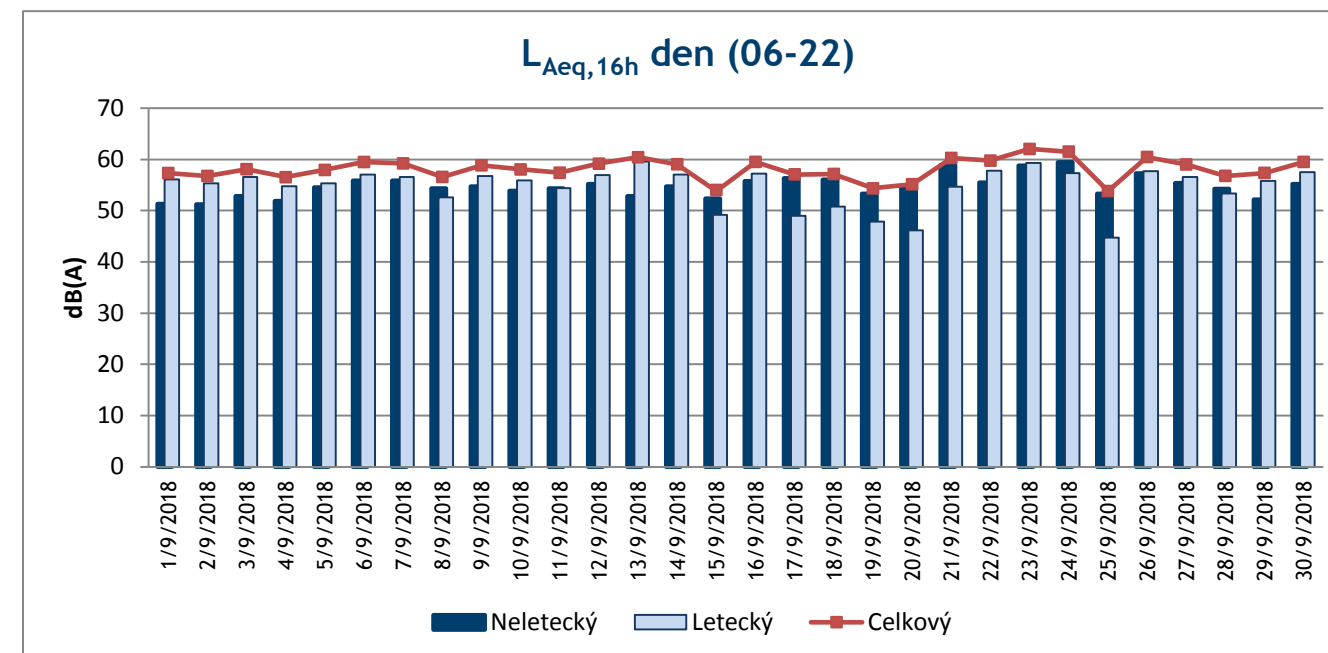

Lokalita : 7	Kněževés					
	Denní $L_{Aeq,16h}$ (06-22)			Noční $L_{Aeq,8h}$ (22-06)		
Datum	Letecký	Neletecký	Celkový	Letecký	Neletecký	Celkový
1/09/2018	56.1	51.3	57.3	48.0	44.8	49.7
2/09/2018	55.4	51.2	56.8	52.4	49.8	54.3
3/09/2018	56.5	52.9	58.1	49.5	44.0	50.6
4/09/2018	54.7	51.8	56.5	49.4	44.3	50.6
5/09/2018	55.3	54.5	57.9	48.6	51.5	53.3
6/09/2018	57.0	55.9	59.5	48.4	55.5	56.3
7/09/2018	56.5	55.8	59.2	52.6	56.2	57.8
8/09/2018	52.6	54.4	56.6	53.3	44.9	53.9
9/09/2018	56.7	54.7	58.8	52.0	53.8	56.0
10/09/2018	55.9	53.9	58.0	51.3	47.9	52.9
11/09/2018	54.4	54.4	57.4	52.6	48.3	53.9
12/09/2018	57.0	55.2	59.2	51.2	50.4	53.8
13/09/2018	59.6	52.8	60.4	49.2	46.9	51.2
14/09/2018	57.0	54.7	59.1	49.9	50.0	53.0
15/09/2018	49.2	52.3	54.0	51.1	46.3	52.4
16/09/2018	57.2	55.7	59.5	52.2	55.6	57.2
17/09/2018	49.0	56.3	57.1	50.1	54.7	56.0
18/09/2018	50.8	56.0	57.2	45.4	55.8	56.2
19/09/2018	47.8	53.2	54.3	45.1	49.8	51.0
20/09/2018	46.1	54.6	55.2	46.6	52.1	53.2
21/09/2018	54.6	58.9	60.3	44.5	49.6	50.8
22/09/2018	57.8	55.4	59.8	50.8	46.6	52.2
23/09/2018	59.3	58.7	62.0	51.7	62.0	62.4
24/09/2018	57.3	59.4	61.5	47.5	55.3	56.0
25/09/2018	44.7	53.3	53.8	43.9	51.6	52.2
26/09/2018	57.7	57.2	60.5	53.1	55.7	57.6
27/09/2018	56.6	55.4	59.0	52.0	55.0	56.8
28/09/2018	53.3	54.2	56.8	53.0	46.3	53.9
29/09/2018	55.8	52.2	57.4	48.8	48.7	51.8
30/09/2018	57.5	55.2	59.5	49.3	56.6	57.4