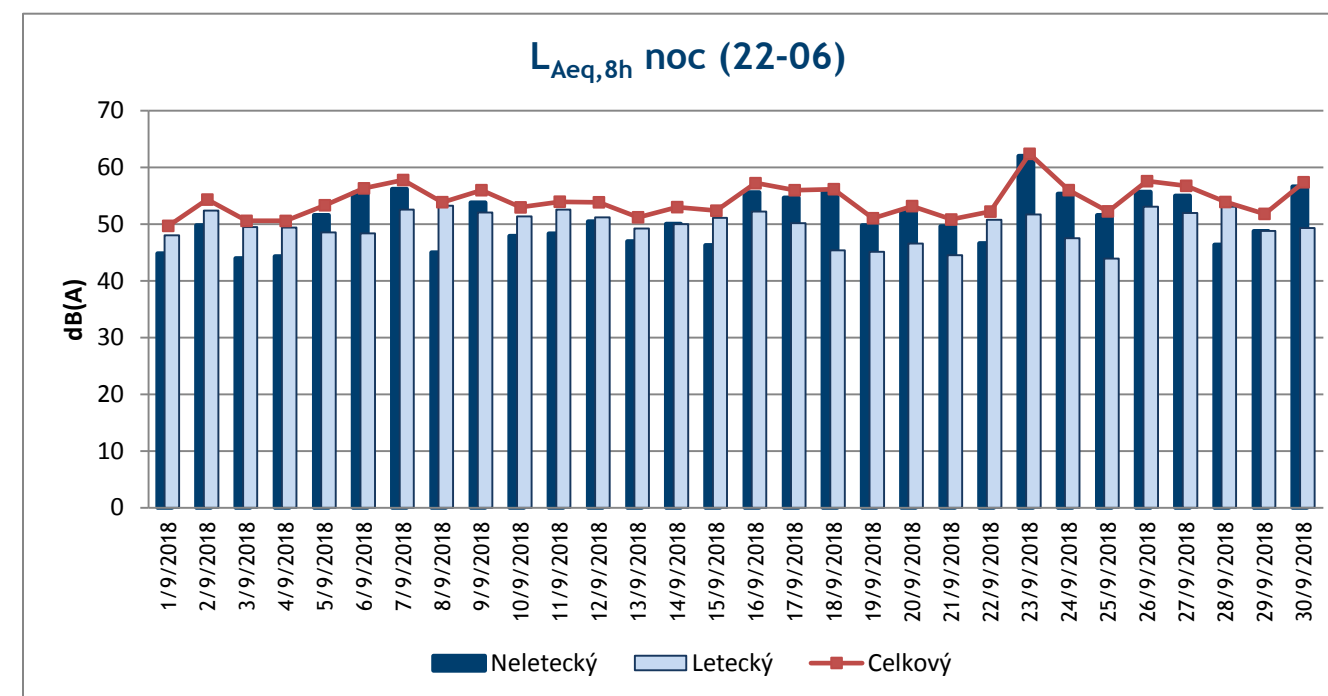

Lokalita : 7	Kněževés					
	Denní $L_{Aeq,16h}$ (06-22)			Noční $L_{Aeq,8h}$ (22-06)		
Datum	Letecký	Neletecký	Celkový	Letecký	Neletecký	Celkový
1/09/2018	56.1	51.3	57.3	48.0	44.8	49.7
2/09/2018	55.4	51.2	56.8	52.4	49.8	54.3
3/09/2018	56.5	52.9	58.1	49.5	44.0	50.6
4/09/2018	54.7	51.8	56.5	49.4	44.3	50.6
5/09/2018	55.3	54.5	57.9	48.6	51.5	53.3
6/09/2018	57.0	55.9	59.5	48.4	55.5	56.3
7/09/2018	56.5	55.8	59.2	52.6	56.2	57.8
8/09/2018	52.6	54.4	56.6	53.3	44.9	53.9
9/09/2018	56.7	54.7	58.8	52.0	53.8	56.0
10/09/2018	55.9	53.9	58.0	51.3	47.9	52.9
11/09/2018	54.4	54.4	57.4	52.6	48.3	53.9
12/09/2018	57.0	55.2	59.2	51.2	50.4	53.8
13/09/2018	59.6	52.8	60.4	49.2	46.9	51.2
14/09/2018	57.0	54.7	59.1	49.9	50.0	53.0
15/09/2018	49.2	52.3	54.0	51.1	46.3	52.4
16/09/2018	57.2	55.7	59.5	52.2	55.6	57.2
17/09/2018	49.0	56.3	57.1	50.1	54.7	56.0
18/09/2018	50.8	56.0	57.2	45.4	55.8	56.2
19/09/2018	47.8	53.2	54.3	45.1	49.8	51.0
20/09/2018	46.1	54.6	55.2	46.6	52.1	53.2
21/09/2018	54.6	58.9	60.3	44.5	49.6	50.8
22/09/2018	57.8	55.4	59.8	50.8	46.6	52.2
23/09/2018	59.3	58.7	62.0	51.7	62.0	62.4
24/09/2018	57.3	59.4	61.5	47.5	55.3	56.0
25/09/2018	44.7	53.3	53.8	43.9	51.6	52.2
26/09/2018	57.7	57.2	60.5	53.1	55.7	57.6
27/09/2018	56.6	55.4	59.0	52.0	55.0	56.8
28/09/2018	53.3	54.2	56.8	53.0	46.3	53.9
29/09/2018	55.8	52.2	57.4	48.8	48.7	51.8
30/09/2018	57.5	55.2	59.5	49.3	56.6	57.4