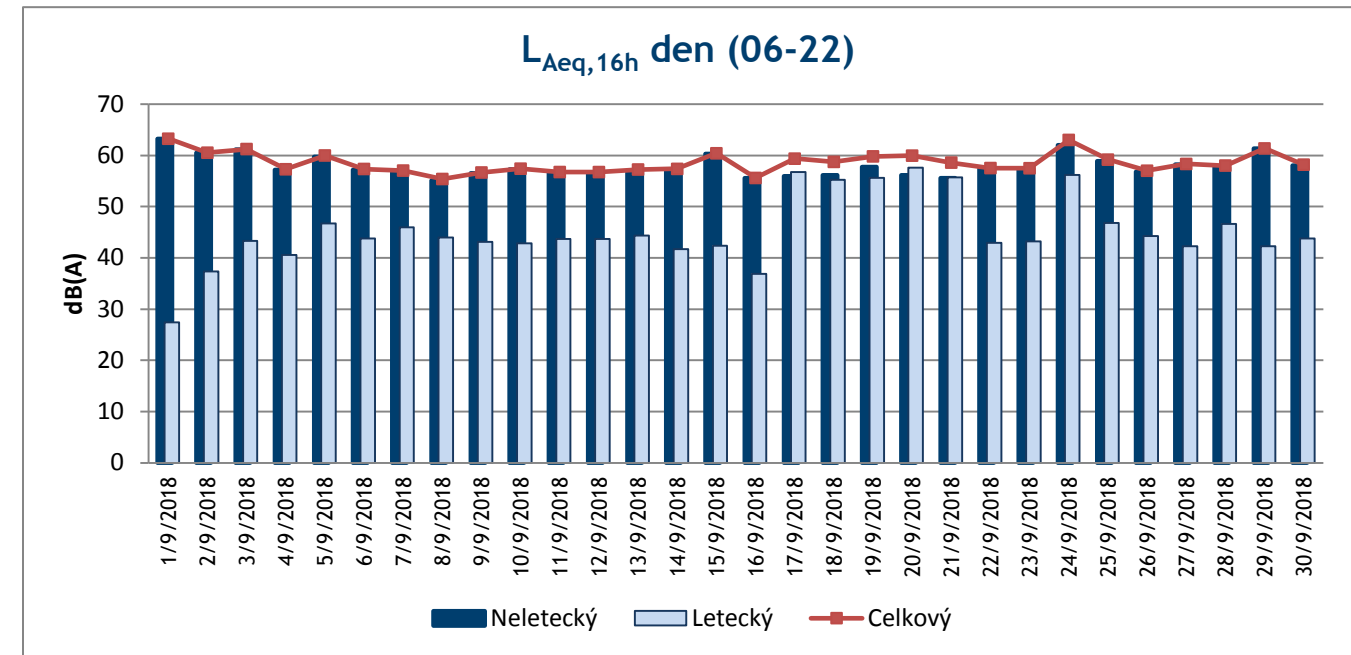

Lokalita : 11	Řepy						
	Denní $L_{Aeq,16h}$ (06-22)			Noční $L_{Aeq,8h}$ (22-06)			
	Datum	Letecký	Neletecký	Celkový	Letecký	Neletecký	Celkový
1/09/2018	27.4	63.2	63.2	0.0	55.4	55.4	
2/09/2018	37.4	60.5	60.5	34.1	50.3	50.4	
3/09/2018	43.3	61.2	61.2	0.0	52.4	52.4	
4/09/2018	40.5	57.2	57.3	0.0	54.3	54.3	
5/09/2018	46.8	59.8	60.0	38.5	55.8	55.8	
6/09/2018	43.8	57.2	57.3	38.4	56.0	56.1	
7/09/2018	45.9	56.7	57.0	22.5	53.0	53.0	
8/09/2018	44.0	55.1	55.4	25.8	56.5	56.6	
9/09/2018	43.1	56.5	56.7	36.6	53.7	53.8	
10/09/2018	42.8	57.2	57.4	0.0	61.6	61.6	
11/09/2018	43.7	56.5	56.7	0.0	54.9	54.9	
12/09/2018	43.7	56.5	56.7	41.1	54.9	55.1	
13/09/2018	44.3	57.0	57.2	33.6	55.5	55.5	
14/09/2018	41.7	57.2	57.4	0.0	53.2	53.2	
15/09/2018	42.4	60.3	60.4	22.7	56.7	56.7	
16/09/2018	36.9	55.5	55.6	0.0	57.5	57.5	
17/09/2018	56.7	55.9	59.4	50.6	56.8	57.7	
18/09/2018	55.3	56.1	58.7	52.7	55.4	57.3	
19/09/2018	55.6	57.7	59.8	52.2	56.0	57.5	
20/09/2018	57.6	56.1	59.9	53.2	53.6	56.4	
21/09/2018	55.7	55.5	58.6	51.6	54.3	56.2	
22/09/2018	43.0	57.4	57.5	0.0	59.1	59.1	
23/09/2018	43.2	57.3	57.5	50.9	62.5	62.8	
24/09/2018	56.2	62.0	63.0	50.7	60.4	60.9	
25/09/2018	46.8	58.9	59.2	0.0	59.5	59.5	
26/09/2018	44.3	56.8	57.0	0.0	59.1	59.1	
27/09/2018	42.2	58.2	58.3	41.1	59.3	59.4	
28/09/2018	46.6	57.7	58.0	34.4	57.1	57.1	
29/09/2018	42.2	61.3	61.4	0.0	60.5	60.5	
30/09/2018	43.8	58.0	58.2	0.0	58.5	58.5