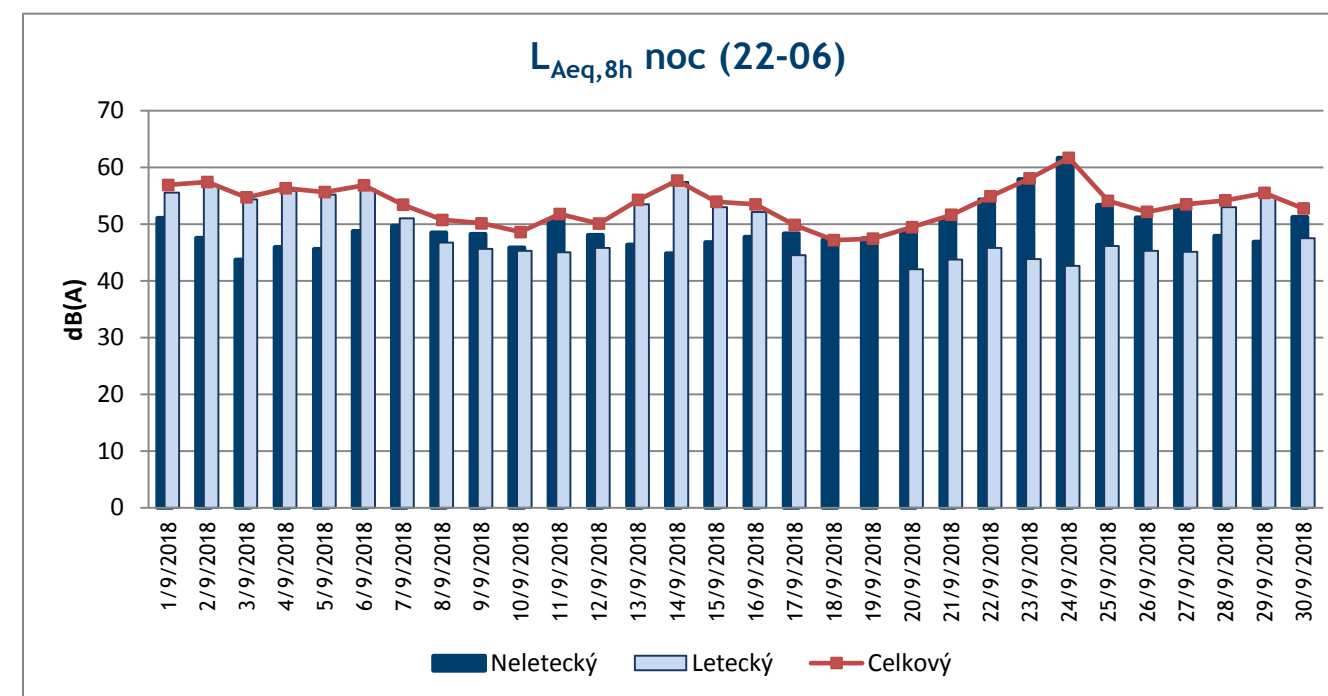

Lokalita : 9	Přední Kopanina						
	Denní $L_{Aeq,16h}$ (06-22)			Noční $L_{Aeq,8h}$ (22-06)			
	Datum	Letecký	Neletecký	Celkový	Letecký	Neletecký	Celkový
1/09/2018	59.3	51.2	59.9	55.5	51.0	56.9	
2/09/2018	60.9	48.8	61.1	56.9	47.6	57.4	
3/09/2018	61.5	52.7	62.1	54.3	43.7	54.7	
4/09/2018	61.1	52.3	61.6	55.9	45.9	56.3	
5/09/2018	60.2	53.1	61.0	55.2	45.5	55.6	
6/09/2018	60.9	52.0	61.5	56.1	48.7	56.8	
7/09/2018	52.1	53.1	55.7	51.0	49.7	53.4	
8/09/2018	50.8	50.9	53.8	46.8	48.5	50.7	
9/09/2018	51.7	52.2	55.0	45.6	48.2	50.1	
10/09/2018	51.6	54.1	56.0	45.3	45.8	48.6	
11/09/2018	51.3	55.3	56.8	45.1	50.7	51.8	
12/09/2018	51.3	54.2	56.0	45.8	48.1	50.1	
13/09/2018	59.9	53.1	60.7	53.5	46.3	54.3	
14/09/2018	62.1	51.9	62.5	57.4	44.8	57.7	
15/09/2018	51.2	52.9	55.1	53.0	46.8	53.9	
16/09/2018	58.7	52.5	59.6	52.2	47.7	53.5	
17/09/2018	41.2	54.2	54.4	44.5	48.3	49.9	
18/09/2018	35.8	53.1	53.2	0.0	47.2	47.2	
19/09/2018	31.7	53.3	53.3	0.0	47.4	47.4	
20/09/2018	29.8	53.4	53.5	42.1	48.6	49.4	
21/09/2018	49.1	58.6	59.1	43.7	50.9	51.6	
22/09/2018	53.0	56.9	58.4	45.8	54.3	54.9	
23/09/2018	53.3	60.1	60.9	43.8	57.9	58.1	
24/09/2018	49.0	66.2	66.3	42.7	61.6	61.7	
25/09/2018	51.8	54.7	56.5	46.1	53.4	54.1	
26/09/2018	51.9	53.6	55.8	45.3	51.2	52.2	
27/09/2018	50.9	56.2	57.3	45.1	52.8	53.5	
28/09/2018	57.7	53.9	59.2	53.0	47.9	54.2	
29/09/2018	60.6	51.6	61.1	54.9	46.9	55.5	
30/09/2018	60.0	52.2	60.6	47.5	51.2	52.8