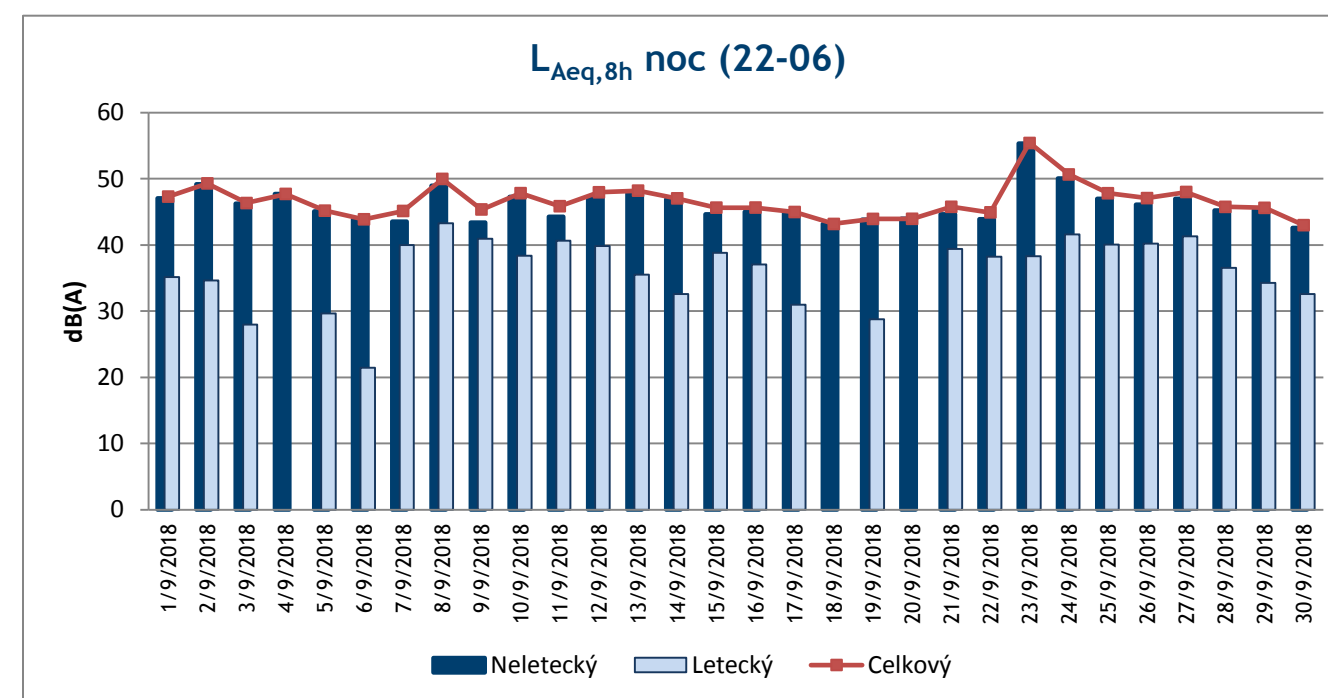

Lokalita : 5	Hostivice					
	Denní $L_{Aeq,16h}$ (06-22)			Noční $L_{Aeq,8h}$ (22-06)		
Datum	Letecký	Neletecký	Celkový	Letecký	Neletecký	Celkový
1/09/2018	37.2	52.7	52.8	35.2	47.1	47.3
2/09/2018	36.2	50.7	50.8	34.7	49.2	49.3
3/09/2018	34.9	51.1	51.2	28.0	46.3	46.3
4/09/2018	33.1	51.7	51.8	0.0	47.7	47.7
5/09/2018	32.8	51.2	51.2	29.6	45.1	45.2
6/09/2018	25.3	49.5	49.6	21.5	43.9	43.9
7/09/2018	40.7	51.4	51.8	40.0	43.6	45.1
8/09/2018	41.3	51.0	51.4	43.3	49.0	50.0
9/09/2018	39.2	50.3	50.6	41.0	43.4	45.4
10/09/2018	39.5	52.1	52.3	38.4	47.3	47.8
11/09/2018	39.0	51.1	51.3	40.7	44.3	45.9
12/09/2018	40.5	51.3	51.7	39.9	47.2	48.0
13/09/2018	39.6	51.7	51.9	35.5	48.0	48.2
14/09/2018	32.6	50.5	50.6	32.6	46.9	47.1
15/09/2018	42.4	53.4	53.8	38.8	44.6	45.6
16/09/2018	40.5	52.9	53.2	37.0	45.0	45.7
17/09/2018	40.7	52.5	52.7	31.0	44.8	45.0
18/09/2018	36.9	57.0	57.1	0.0	43.2	43.2
19/09/2018	31.3	53.9	53.9	28.8	43.8	43.9
20/09/2018	40.7	53.1	53.4	0.0	44.0	44.0
21/09/2018	45.9	58.7	58.9	39.4	44.6	45.8
22/09/2018	42.5	51.9	52.4	38.2	43.9	44.9
23/09/2018	42.1	53.9	54.2	38.3	55.3	55.4
24/09/2018	44.3	54.4	54.8	41.6	50.1	50.7
25/09/2018	41.2	52.3	52.6	40.1	47.0	47.8
26/09/2018	42.2	51.0	51.5	40.2	46.1	47.1
27/09/2018	43.5	52.4	52.9	41.3	47.0	48.0
28/09/2018	42.1	51.4	51.9	36.5	45.2	45.8
29/09/2018	33.2	50.3	50.4	34.3	45.3	45.6
30/09/2018	28.5	47.6	47.7	32.6	42.6	43.0