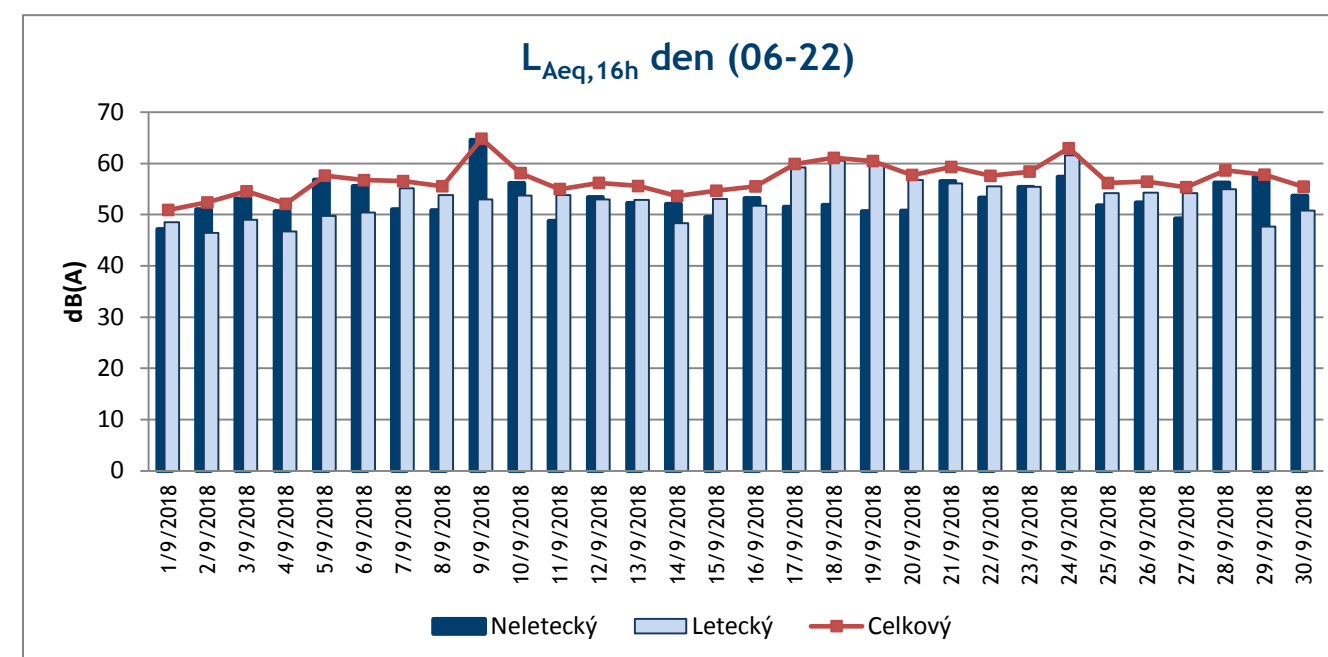

Lokalita : 6	Dobrovíz					
	Denní $L_{Aeq,16h}$ (06-22)			Noční $L_{Aeq,8h}$ (22-06)		
Datum	Letecký	Neletecký	Celkový	Letecký	Neletecký	Celkový
1/09/2018	48.5	47.1	50.9	40.1	45.0	46.2
2/09/2018	46.5	51.1	52.4	44.3	47.1	48.9
3/09/2018	49.0	53.1	54.6	49.0	44.2	50.3
4/09/2018	46.7	50.6	52.1	35.6	47.0	47.3
5/09/2018	49.8	56.8	57.6	46.2	50.1	51.6
6/09/2018	50.4	55.6	56.7	44.9	53.0	53.6
7/09/2018	55.1	51.1	56.5	48.9	46.6	50.9
8/09/2018	53.8	50.8	55.5	47.6	40.5	48.4
9/09/2018	53.0	64.5	64.8	46.9	52.7	53.7
10/09/2018	53.7	56.1	58.1	44.9	54.8	55.2
11/09/2018	53.8	48.8	55.0	47.9	52.2	53.6
12/09/2018	52.9	53.4	56.2	47.6	43.2	49.0
13/09/2018	52.9	52.3	55.6	43.5	45.9	47.9
14/09/2018	48.4	52.1	53.6	34.0	46.1	46.3
15/09/2018	53.1	49.5	54.7	45.3	46.3	48.9
16/09/2018	51.7	53.2	55.5	47.1	47.4	50.3
17/09/2018	59.2	51.5	59.9	49.8	43.5	50.7
18/09/2018	60.5	51.8	61.1	52.8	46.3	53.6
19/09/2018	60.0	50.7	60.5	56.0	43.8	56.2
20/09/2018	56.8	50.7	57.7	57.0	44.2	57.2
21/09/2018	56.1	56.5	59.3	50.9	43.4	51.6
22/09/2018	55.6	53.3	57.6	48.9	45.1	50.4
23/09/2018	55.5	55.4	58.4	49.2	60.0	60.4
24/09/2018	61.6	57.3	63.0	51.4	54.6	56.3
25/09/2018	54.2	51.8	56.2	47.3	44.8	49.3
26/09/2018	54.3	52.4	56.4	48.4	44.5	49.9
27/09/2018	54.1	49.2	55.4	48.6	45.2	50.2
28/09/2018	54.9	56.2	58.6	46.3	43.6	48.2
29/09/2018	47.7	57.3	57.8	42.0	41.1	44.6
30/09/2018	50.8	53.6	55.5	48.3	46.1	50.4