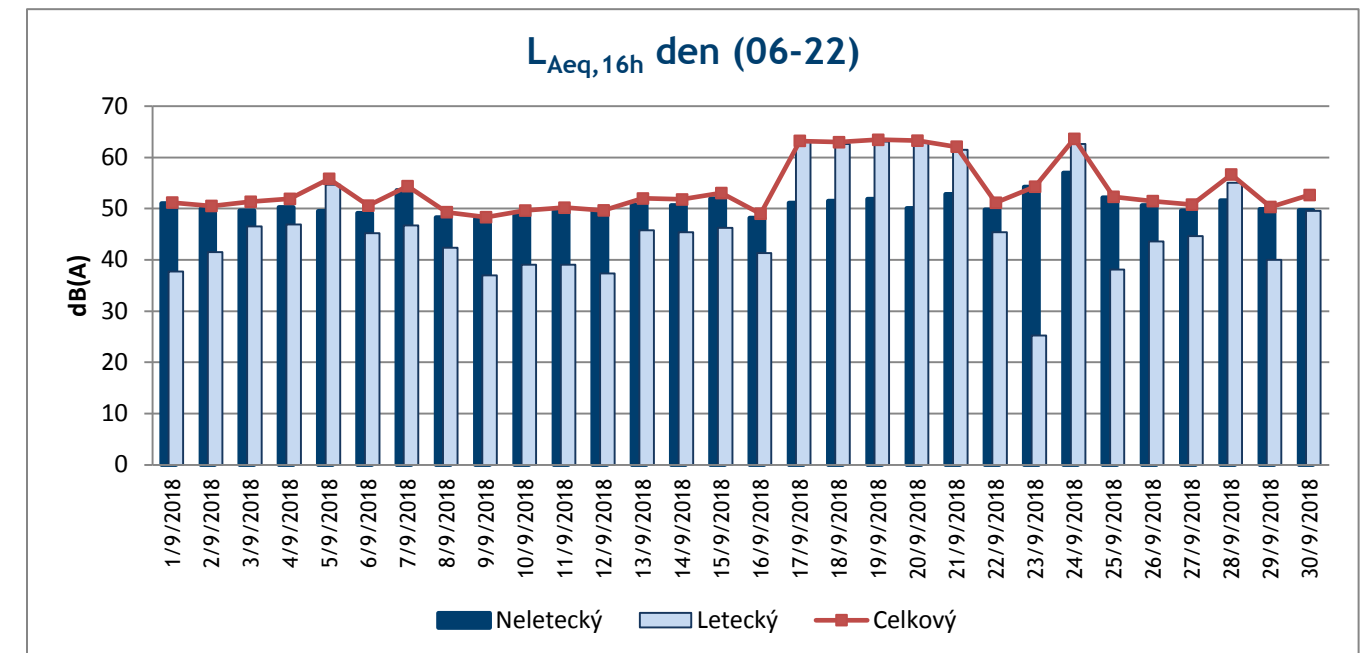

Lokalita : 12	Bílá Hora						
	Denní $L_{Aeq,16h}$ (06-22)			Noční $L_{Aeq,8h}$ (22-06)			
	Datum	Letecký	Neletecký	Celkový	Letecký	Neletecký	Celkový
1/09/2018	37.8	51.0	51.2	0.0	44.2	44.2	
2/09/2018	41.5	49.9	50.5	37.1	45.0	45.6	
3/09/2018	46.5	49.6	51.3	0.0	43.1	43.1	
4/09/2018	46.9	50.3	51.9	0.0	43.8	43.8	
5/09/2018	54.7	49.5	55.8	0.0	43.6	43.6	
6/09/2018	45.2	49.1	50.6	40.8	44.0	45.7	
7/09/2018	46.7	53.6	54.4	38.5	43.0	44.3	
8/09/2018	42.4	48.3	49.3	0.0	42.4	42.4	
9/09/2018	37.0	48.0	48.3	30.9	41.6	41.9	
10/09/2018	39.1	49.2	49.6	0.0	43.1	43.1	
11/09/2018	39.1	49.8	50.2	21.2	42.8	42.8	
12/09/2018	37.3	49.4	49.7	43.5	43.3	46.4	
13/09/2018	45.8	50.8	52.0	26.6	44.2	44.2	
14/09/2018	45.4	50.7	51.8	0.0	44.0	44.0	
15/09/2018	46.3	52.0	53.0	35.4	42.2	43.0	
16/09/2018	41.3	48.2	49.0	0.0	41.7	41.7	
17/09/2018	62.9	51.1	63.2	55.5	44.4	55.8	
18/09/2018	62.6	51.5	63.0	58.5	42.9	58.6	
19/09/2018	63.1	51.9	63.4	58.9	43.1	59.1	
20/09/2018	63.0	50.1	63.3	60.5	44.2	60.6	
21/09/2018	61.5	52.9	62.1	57.6	45.2	57.8	
22/09/2018	45.4	49.8	51.1	0.0	44.3	44.3	
23/09/2018	25.3	54.3	54.3	51.7	58.1	59.0	
24/09/2018	62.6	57.0	63.6	58.3	53.2	59.5	
25/09/2018	38.1	52.1	52.3	0.0	45.0	45.0	
26/09/2018	43.6	50.7	51.5	28.2	43.9	44.0	
27/09/2018	44.6	49.6	50.8	37.9	44.6	45.5	
28/09/2018	55.0	51.6	56.7	0.0	44.3	44.3	
29/09/2018	40.0	49.9	50.3	0.0	43.0	43.0	
30/09/2018	49.5	49.7	52.7	0.0	41.1	41.1