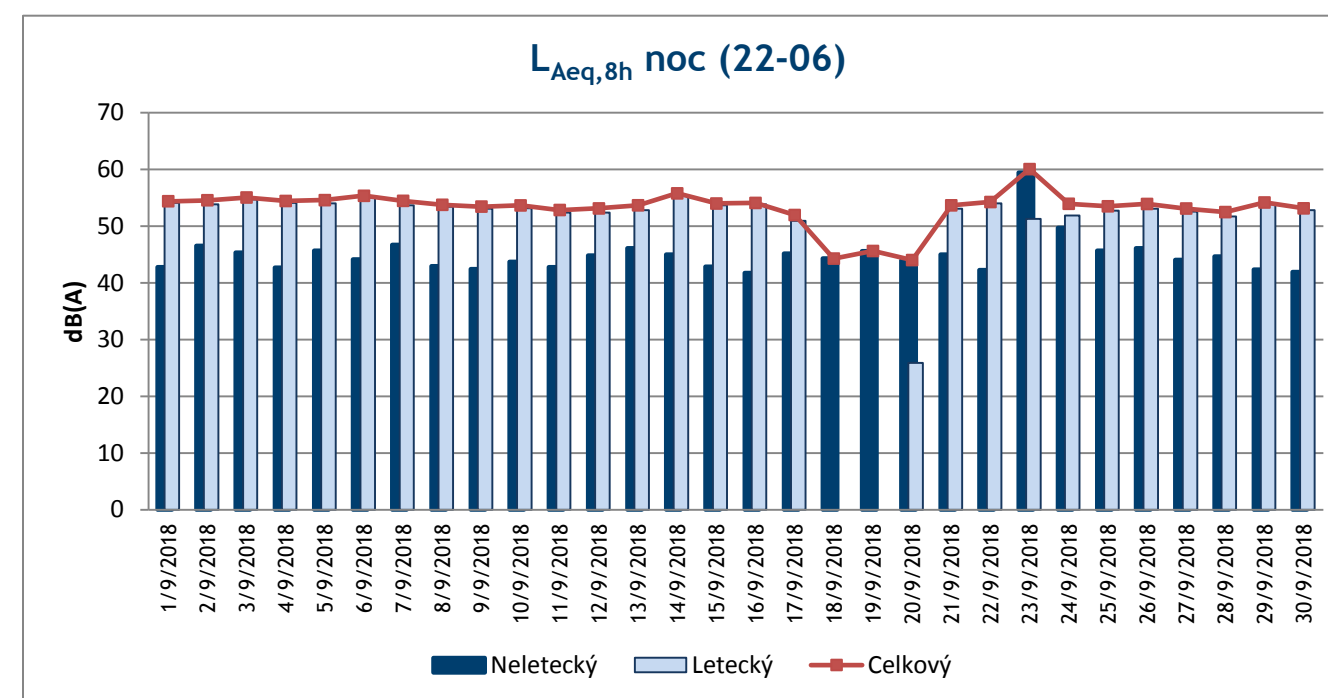

Lokalita : 8	Horoměřice						
	Denní $L_{Aeq,16h}$ (06-22)			Noční $L_{Aeq,8h}$ (22-06)			
	Datum	Letecký	Neletecký	Celkový	Letecký	Neletecký	Celkový
1/09/2018	56.8	50.7	57.8	54.1	42.8	54.4	
2/09/2018	58.0	52.1	59.0	53.8	46.5	54.6	
3/09/2018	58.9	54.2	60.2	54.6	45.3	55.0	
4/09/2018	57.8	58.8	61.4	54.1	42.6	54.4	
5/09/2018	56.8	59.7	61.5	54.0	45.7	54.6	
6/09/2018	57.6	60.0	62.0	55.0	44.1	55.3	
7/09/2018	58.4	57.5	61.0	53.7	46.7	54.5	
8/09/2018	57.9	53.0	59.1	53.4	43.0	53.8	
9/09/2018	58.0	50.5	58.7	53.1	42.4	53.4	
10/09/2018	57.8	54.7	59.5	53.2	43.7	53.6	
11/09/2018	58.3	59.8	62.1	52.4	42.8	52.8	
12/09/2018	58.0	54.8	59.7	52.4	44.8	53.1	
13/09/2018	59.0	57.1	61.1	52.8	46.1	53.7	
14/09/2018	59.4	55.8	61.0	55.4	45.0	55.8	
15/09/2018	57.7	52.8	58.9	53.6	42.9	54.0	
16/09/2018	58.5	52.3	59.4	53.8	41.8	54.1	
17/09/2018	44.3	55.7	56.0	50.9	45.1	52.0	
18/09/2018	28.6	55.9	55.9	0.0	44.3	44.3	
19/09/2018	0.0	54.4	54.4	0.0	45.6	45.6	
20/09/2018	31.6	53.9	54.0	25.9	43.9	44.0	
21/09/2018	55.9	56.5	59.2	53.0	45.0	53.7	
22/09/2018	58.8	53.6	60.0	54.0	42.3	54.2	
23/09/2018	59.8	54.1	60.8	51.3	59.4	60.0	
24/09/2018	54.5	58.7	60.1	51.9	49.7	53.9	
25/09/2018	58.0	55.1	59.8	52.7	45.7	53.5	
26/09/2018	57.8	55.1	59.7	53.1	46.1	53.9	
27/09/2018	57.9	55.5	59.9	52.6	44.1	53.1	
28/09/2018	57.9	53.4	59.2	51.7	44.6	52.5	
29/09/2018	58.7	52.5	59.7	53.9	42.3	54.2	
30/09/2018	58.8	51.8	59.6	52.8	41.9	53.1