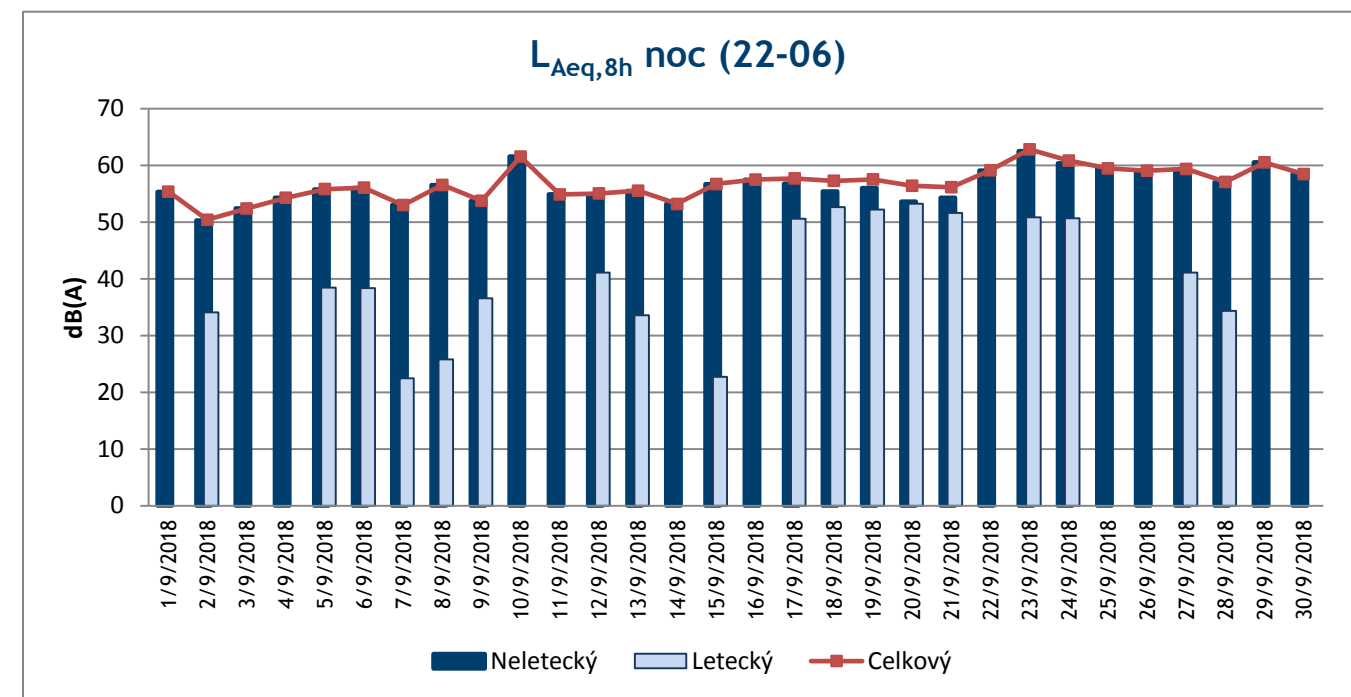

Lokalita : 11	Řepy						
	Denní $L_{Aeq,16h}$ (06-22)			Noční $L_{Aeq,8h}$ (22-06)			
	Datum	Letecký	Neletecký	Celkový	Letecký	Neletecký	Celkový
1/09/2018	27.4	63.2	63.2	0.0	55.4	55.4	
2/09/2018	37.4	60.5	60.5	34.1	50.3	50.4	
3/09/2018	43.3	61.2	61.2	0.0	52.4	52.4	
4/09/2018	40.5	57.2	57.3	0.0	54.3	54.3	
5/09/2018	46.8	59.8	60.0	38.5	55.8	55.8	
6/09/2018	43.8	57.2	57.3	38.4	56.0	56.1	
7/09/2018	45.9	56.7	57.0	22.5	53.0	53.0	
8/09/2018	44.0	55.1	55.4	25.8	56.5	56.6	
9/09/2018	43.1	56.5	56.7	36.6	53.7	53.8	
10/09/2018	42.8	57.2	57.4	0.0	61.6	61.6	
11/09/2018	43.7	56.5	56.7	0.0	54.9	54.9	
12/09/2018	43.7	56.5	56.7	41.1	54.9	55.1	
13/09/2018	44.3	57.0	57.2	33.6	55.5	55.5	
14/09/2018	41.7	57.2	57.4	0.0	53.2	53.2	
15/09/2018	42.4	60.3	60.4	22.7	56.7	56.7	
16/09/2018	36.9	55.5	55.6	0.0	57.5	57.5	
17/09/2018	56.7	55.9	59.4	50.6	56.8	57.7	
18/09/2018	55.3	56.1	58.7	52.7	55.4	57.3	
19/09/2018	55.6	57.7	59.8	52.2	56.0	57.5	
20/09/2018	57.6	56.1	59.9	53.2	53.6	56.4	
21/09/2018	55.7	55.5	58.6	51.6	54.3	56.2	
22/09/2018	43.0	57.4	57.5	0.0	59.1	59.1	
23/09/2018	43.2	57.3	57.5	50.9	62.5	62.8	
24/09/2018	56.2	62.0	63.0	50.7	60.4	60.9	
25/09/2018	46.8	58.9	59.2	0.0	59.5	59.5	
26/09/2018	44.3	56.8	57.0	0.0	59.1	59.1	
27/09/2018	42.2	58.2	58.3	41.1	59.3	59.4	
28/09/2018	46.6	57.7	58.0	34.4	57.1	57.1	
29/09/2018	42.2	61.3	61.4	0.0	60.5	60.5	
30/09/2018	43.8	58.0	58.2	0.0	58.5	58.5