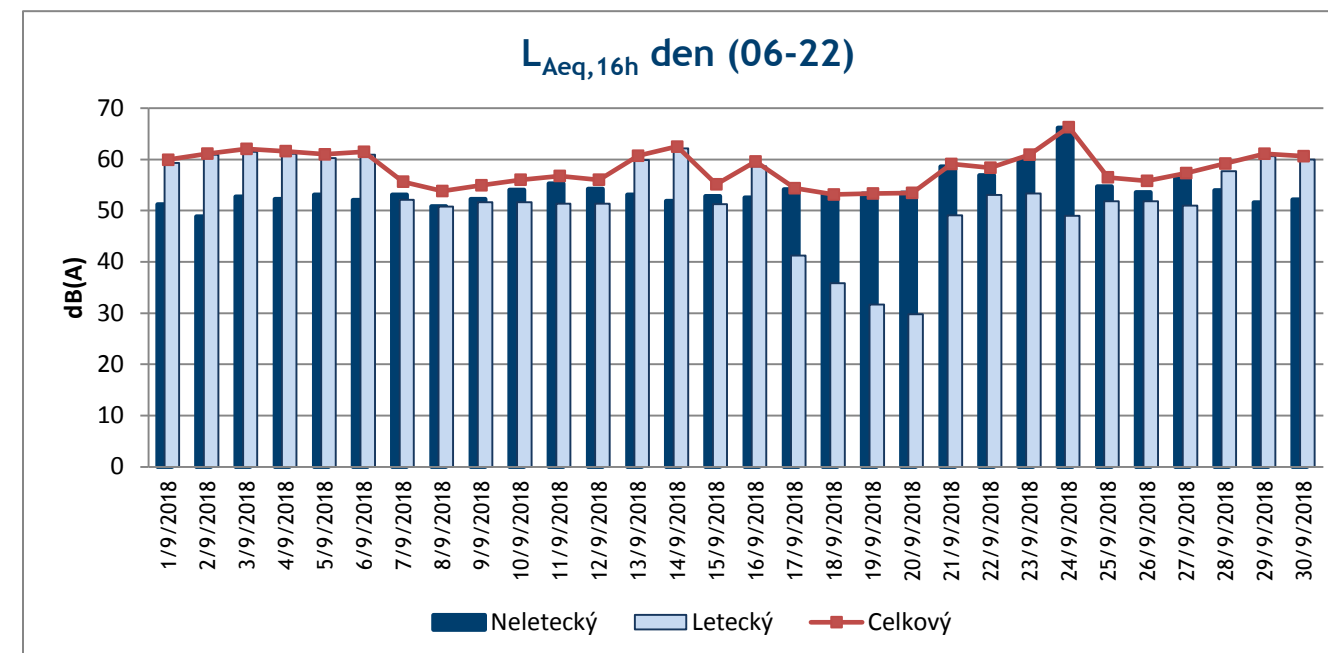

Lokalita : 9	Přední Kopanina						
	Denní $L_{Aeq,16h}$ (06-22)			Noční $L_{Aeq,8h}$ (22-06)			
	Datum	Letecký	Neletecký	Celkový	Letecký	Neletecký	Celkový
1/09/2018	59.3	51.2	59.9	55.5	51.0	56.9	
2/09/2018	60.9	48.8	61.1	56.9	47.6	57.4	
3/09/2018	61.5	52.7	62.1	54.3	43.7	54.7	
4/09/2018	61.1	52.3	61.6	55.9	45.9	56.3	
5/09/2018	60.2	53.1	61.0	55.2	45.5	55.6	
6/09/2018	60.9	52.0	61.5	56.1	48.7	56.8	
7/09/2018	52.1	53.1	55.7	51.0	49.7	53.4	
8/09/2018	50.8	50.9	53.8	46.8	48.5	50.7	
9/09/2018	51.7	52.2	55.0	45.6	48.2	50.1	
10/09/2018	51.6	54.1	56.0	45.3	45.8	48.6	
11/09/2018	51.3	55.3	56.8	45.1	50.7	51.8	
12/09/2018	51.3	54.2	56.0	45.8	48.1	50.1	
13/09/2018	59.9	53.1	60.7	53.5	46.3	54.3	
14/09/2018	62.1	51.9	62.5	57.4	44.8	57.7	
15/09/2018	51.2	52.9	55.1	53.0	46.8	53.9	
16/09/2018	58.7	52.5	59.6	52.2	47.7	53.5	
17/09/2018	41.2	54.2	54.4	44.5	48.3	49.9	
18/09/2018	35.8	53.1	53.2	0.0	47.2	47.2	
19/09/2018	31.7	53.3	53.3	0.0	47.4	47.4	
20/09/2018	29.8	53.4	53.5	42.1	48.6	49.4	
21/09/2018	49.1	58.6	59.1	43.7	50.9	51.6	
22/09/2018	53.0	56.9	58.4	45.8	54.3	54.9	
23/09/2018	53.3	60.1	60.9	43.8	57.9	58.1	
24/09/2018	49.0	66.2	66.3	42.7	61.6	61.7	
25/09/2018	51.8	54.7	56.5	46.1	53.4	54.1	
26/09/2018	51.9	53.6	55.8	45.3	51.2	52.2	
27/09/2018	50.9	56.2	57.3	45.1	52.8	53.5	
28/09/2018	57.7	53.9	59.2	53.0	47.9	54.2	
29/09/2018	60.6	51.6	61.1	54.9	46.9	55.5	
30/09/2018	60.0	52.2	60.6	47.5	51.2	52.8