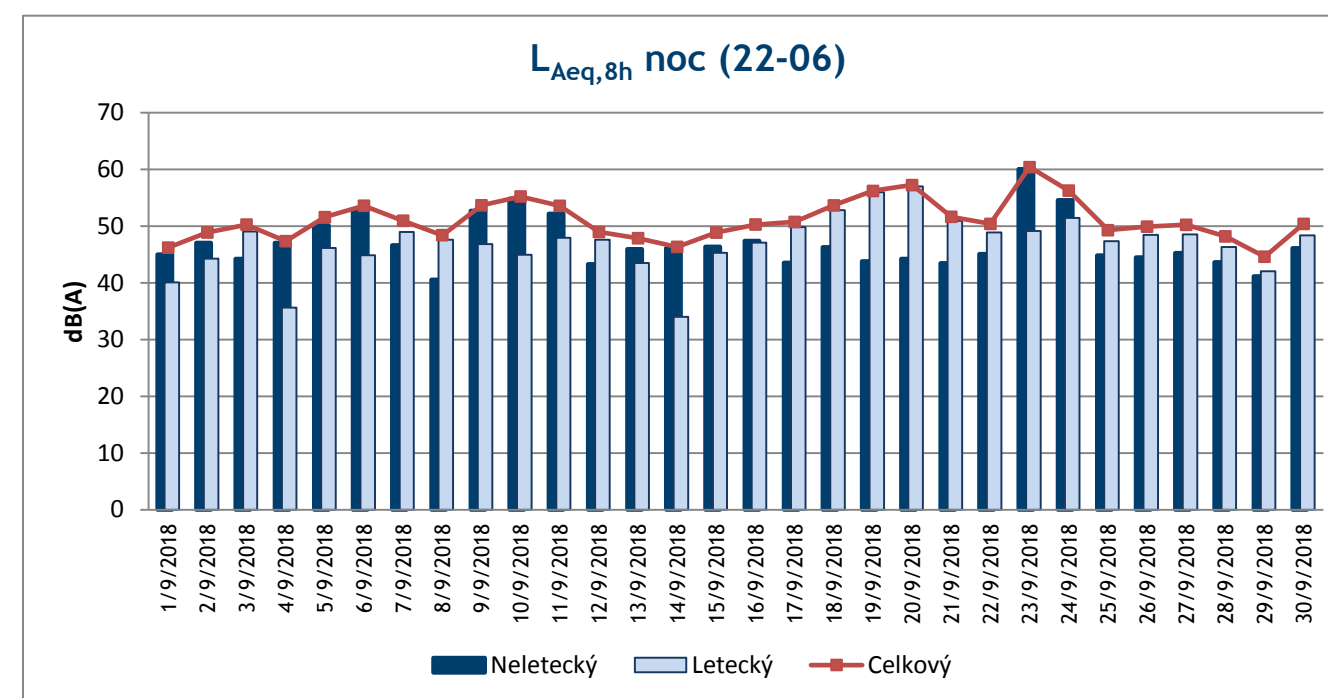

Lokalita : 6	Dobrovíz					
	Denní $L_{Aeq,16h}$ (06-22)			Noční $L_{Aeq,8h}$ (22-06)		
Datum	Letecký	Neletecký	Celkový	Letecký	Neletecký	Celkový
1/09/2018	48.5	47.1	50.9	40.1	45.0	46.2
2/09/2018	46.5	51.1	52.4	44.3	47.1	48.9
3/09/2018	49.0	53.1	54.6	49.0	44.2	50.3
4/09/2018	46.7	50.6	52.1	35.6	47.0	47.3
5/09/2018	49.8	56.8	57.6	46.2	50.1	51.6
6/09/2018	50.4	55.6	56.7	44.9	53.0	53.6
7/09/2018	55.1	51.1	56.5	48.9	46.6	50.9
8/09/2018	53.8	50.8	55.5	47.6	40.5	48.4
9/09/2018	53.0	64.5	64.8	46.9	52.7	53.7
10/09/2018	53.7	56.1	58.1	44.9	54.8	55.2
11/09/2018	53.8	48.8	55.0	47.9	52.2	53.6
12/09/2018	52.9	53.4	56.2	47.6	43.2	49.0
13/09/2018	52.9	52.3	55.6	43.5	45.9	47.9
14/09/2018	48.4	52.1	53.6	34.0	46.1	46.3
15/09/2018	53.1	49.5	54.7	45.3	46.3	48.9
16/09/2018	51.7	53.2	55.5	47.1	47.4	50.3
17/09/2018	59.2	51.5	59.9	49.8	43.5	50.7
18/09/2018	60.5	51.8	61.1	52.8	46.3	53.6
19/09/2018	60.0	50.7	60.5	56.0	43.8	56.2
20/09/2018	56.8	50.7	57.7	57.0	44.2	57.2
21/09/2018	56.1	56.5	59.3	50.9	43.4	51.6
22/09/2018	55.6	53.3	57.6	48.9	45.1	50.4
23/09/2018	55.5	55.4	58.4	49.2	60.0	60.4
24/09/2018	61.6	57.3	63.0	51.4	54.6	56.3
25/09/2018	54.2	51.8	56.2	47.3	44.8	49.3
26/09/2018	54.3	52.4	56.4	48.4	44.5	49.9
27/09/2018	54.1	49.2	55.4	48.6	45.2	50.2
28/09/2018	54.9	56.2	58.6	46.3	43.6	48.2
29/09/2018	47.7	57.3	57.8	42.0	41.1	44.6
30/09/2018	50.8	53.6	55.5	48.3	46.1	50.4