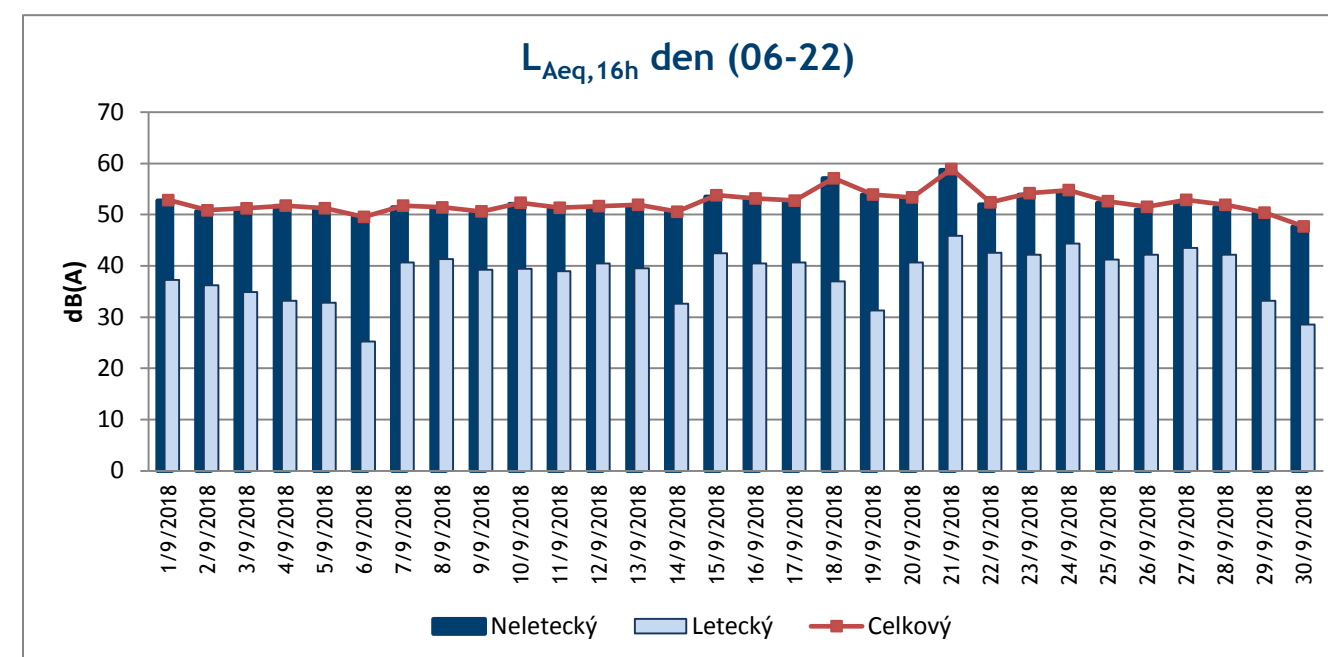

Lokalita : 5	Hostivice					
	Denní $L_{Aeq,16h}$ (06-22)			Noční $L_{Aeq,8h}$ (22-06)		
Datum	Letecký	Neletecký	Celkový	Letecký	Neletecký	Celkový
1/09/2018	37.2	52.7	52.8	35.2	47.1	47.3
2/09/2018	36.2	50.7	50.8	34.7	49.2	49.3
3/09/2018	34.9	51.1	51.2	28.0	46.3	46.3
4/09/2018	33.1	51.7	51.8	0.0	47.7	47.7
5/09/2018	32.8	51.2	51.2	29.6	45.1	45.2
6/09/2018	25.3	49.5	49.6	21.5	43.9	43.9
7/09/2018	40.7	51.4	51.8	40.0	43.6	45.1
8/09/2018	41.3	51.0	51.4	43.3	49.0	50.0
9/09/2018	39.2	50.3	50.6	41.0	43.4	45.4
10/09/2018	39.5	52.1	52.3	38.4	47.3	47.8
11/09/2018	39.0	51.1	51.3	40.7	44.3	45.9
12/09/2018	40.5	51.3	51.7	39.9	47.2	48.0
13/09/2018	39.6	51.7	51.9	35.5	48.0	48.2
14/09/2018	32.6	50.5	50.6	32.6	46.9	47.1
15/09/2018	42.4	53.4	53.8	38.8	44.6	45.6
16/09/2018	40.5	52.9	53.2	37.0	45.0	45.7
17/09/2018	40.7	52.5	52.7	31.0	44.8	45.0
18/09/2018	36.9	57.0	57.1	0.0	43.2	43.2
19/09/2018	31.3	53.9	53.9	28.8	43.8	43.9
20/09/2018	40.7	53.1	53.4	0.0	44.0	44.0
21/09/2018	45.9	58.7	58.9	39.4	44.6	45.8
22/09/2018	42.5	51.9	52.4	38.2	43.9	44.9
23/09/2018	42.1	53.9	54.2	38.3	55.3	55.4
24/09/2018	44.3	54.4	54.8	41.6	50.1	50.7
25/09/2018	41.2	52.3	52.6	40.1	47.0	47.8
26/09/2018	42.2	51.0	51.5	40.2	46.1	47.1
27/09/2018	43.5	52.4	52.9	41.3	47.0	48.0
28/09/2018	42.1	51.4	51.9	36.5	45.2	45.8
29/09/2018	33.2	50.3	50.4	34.3	45.3	45.6
30/09/2018	28.5	47.6	47.7	32.6	42.6	43.0