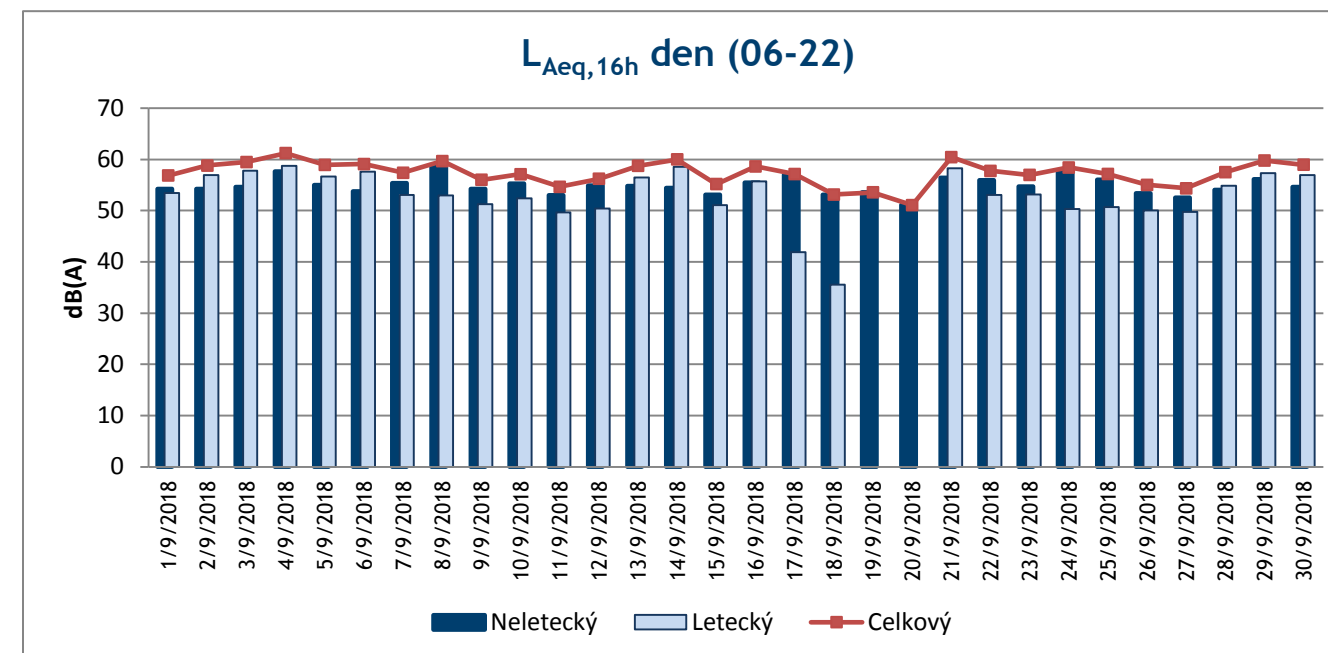

Lokalita : 10	Horoměřice JV					
	Denní $L_{Aeq,16h}$ (06-22)			Noční $L_{Aeq,8h}$ (22-06)		
Datum	Letecký	Neletecký	Celkový	Letecký	Neletecký	Celkový
1/09/2018	53.4	54.3	56.9	52.6	38.8	52.8
2/09/2018	56.9	54.2	58.8	52.8	45.1	53.5
3/09/2018	57.8	54.6	59.5	51.6	41.8	52.1
4/09/2018	58.7	57.7	61.2	53.2	37.6	53.4
5/09/2018	56.7	55.0	58.9	52.6	39.5	52.8
6/09/2018	57.6	53.7	59.1	53.4	40.5	53.6
7/09/2018	53.1	55.4	57.4	48.8	39.6	49.3
8/09/2018	52.9	58.6	59.7	46.6	48.4	50.6
9/09/2018	51.3	54.3	56.0	45.9	38.4	46.6
10/09/2018	52.4	55.3	57.1	46.3	39.2	47.1
11/09/2018	49.7	53.0	54.6	45.6	39.8	46.6
12/09/2018	50.4	54.9	56.2	45.5	41.5	46.9
13/09/2018	56.5	54.8	58.7	50.8	39.3	51.0
14/09/2018	58.6	54.5	60.0	54.2	42.8	54.5
15/09/2018	51.1	53.1	55.2	50.4	38.7	50.7
16/09/2018	55.7	55.5	58.6	50.5	38.4	50.7
17/09/2018	41.9	57.0	57.1	43.9	41.6	46.0
18/09/2018	35.6	53.1	53.1	0.0	39.2	39.2
19/09/2018	0.0	53.6	53.6	0.0	43.1	43.1
20/09/2018	0.0	51.1	51.1	0.0	41.7	41.7
21/09/2018	58.3	56.4	60.4	47.1	41.6	48.2
22/09/2018	53.0	55.9	57.7	47.8	43.1	49.0
23/09/2018	53.1	54.7	57.0	49.7	58.9	59.4
24/09/2018	50.3	57.7	58.4	46.2	53.5	54.2
25/09/2018	50.7	56.0	57.2	46.6	42.0	47.9
26/09/2018	50.1	53.3	55.0	46.3	43.2	48.1
27/09/2018	49.8	52.5	54.3	45.4	42.4	47.2
28/09/2018	54.9	54.1	57.5	50.0	40.1	50.4
29/09/2018	57.4	56.1	59.8	51.9	39.5	52.2
30/09/2018	57.0	54.6	59.0	48.9	37.7	49.2